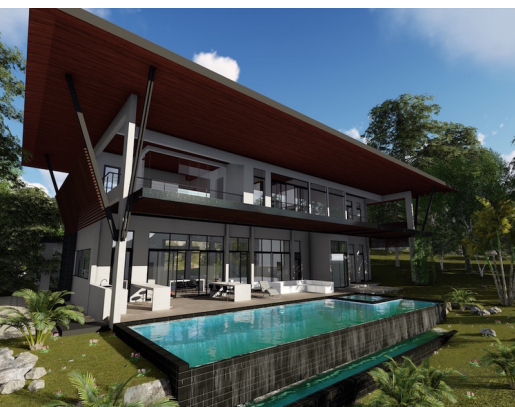

Casa with Amazing Views- Costa Verde Estates Lot 6

\$1,795,000

Reference: 07369

📍 Dominical, Puntarenas

Property Type: Single Family Homes • Bedrooms: 4 • Lot Size: 23795.52 sq m • Build Size: 3500 sq ft •

- Status: Active/Published
- Air Conditioning
- Close To Shops
- Furnished Fully
- Jungle Views
- Mountain Properties
- Parking Spaces
- Cable Satellite Tv
- Close To Transport
- Gated Community
- Luxury Estate
- Mountain View
- Ocean View
- Close To Schools
- Fully Landscaped
- Internet
- Luxury Rental
- Pool

Property Description

Perched at an elevation of 1,800-feet upon the front row of the Escaleras Ridge in the much sought after community of Costa Verde Estates, this 5.88-acre property will absolutely "Wow!" you with its view... This beautiful property boasts both stellar sunset views out over the Pacific Ocean and amazing views over the canopy of the adjacent 350-acre conservation area, and has a creek running alongside the property with beautiful waterfalls which provide amazing white noise elements in sync with the natural symphony of the surrounding rainforest. This 3,500 sq/ft tropical contemporary designed home will boast four ample ocean view master suites, the biggest of which includes a large terrace and a retractable corner wall over the dramatic top floor corner view of the big blue Pacific and the rainforest-covered mountainside. All are well designed to allow for complete privacy for four adult couples, and the first floor master suite will provide easy access for differently-abled individuals.