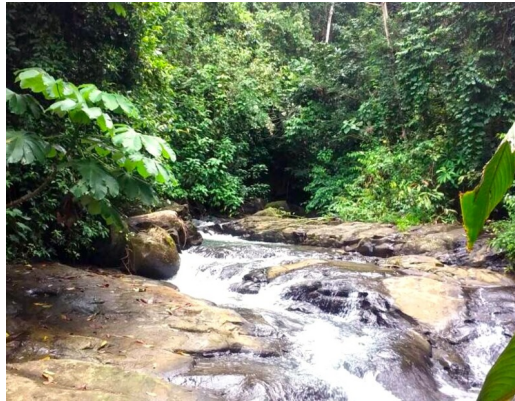

9 Acres of Panoramic Valley View in Platanillo

$140,000

Reference: 07717

📍 Dominical, Puntarenas

Property Type: Land • Lot Size: 36421 sq m •

- Status: Active/Published
- Mountain View
- Jungle Views
- River Views
- Mountain Properties
- Valley Views

Property Description

Nine acres of Land in Platanillo with valley views and spectacular mountains, valleys all around. The property has plenty of flat area to build a main house, a guest house, or a few homes to create a family compound or self-sustainable mini-community. The property has a river with running water year round. Endless potential for this property which includes many fruit trees already mature such as mango, coconuts, various citrus, bananas, plantains, and more! You can be surfing or walking the beach in less than 20 minutes. Shopping in the city in less than 30 minutes. The fresher temps during the day and night.

"Information is deemed to be correct, but not guaranteed"

Additional Information

- Reference: 07717
- Active/Published
- For Sale
- Land
- $140,000
- View : Valley