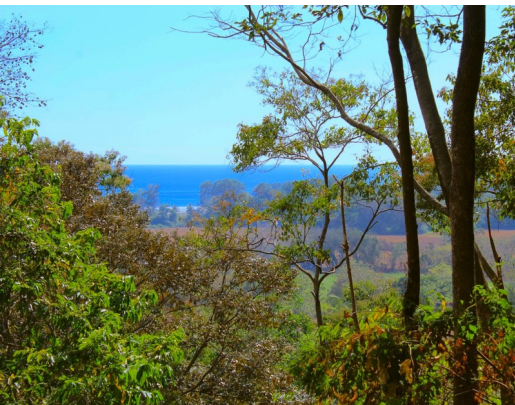

# Ocean View Lot in Hatillo

📍 Dominical, Puntarenas

# \$69,000

Reference: 10172

Property Type: Land • Lot Size: 16967 sq m •

- Status: Active/Published
- Mountain View
- Water Views
- Jungle Views
- Ocean View
- Mountain Properties
- Valley Views

## Property Description

Located just a short 5-minute drive from Dominical sits this ocean view oasis hidden in the hilltop trees. This private parcel is situated at approximately 300 hundred feet of elevation with stunning views of the Pacific. The closest community to the parcel is the small coastal community of Hatillo, which contains a small local store and quaint dining options. The pristine beach of Playa Linda is a quick drive north, and so is the Quepos Airport and hospital. Access to the coastal highway is an easy three-minute drive away. At this price, you can't beat the ocean view and ease of access.