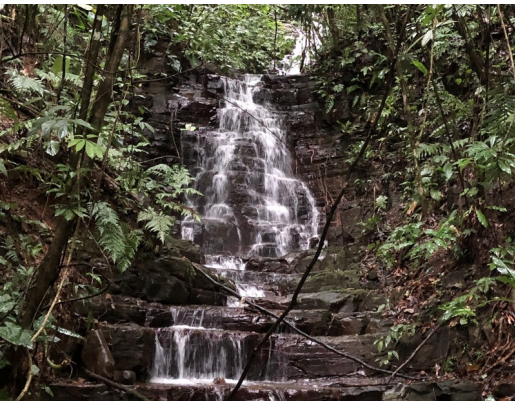

Huge Ocean View acreage in Costa Verde Estates

\$399,000

Reference: 11199

📍 Dominical, Puntarenas

Property Type: Land • Lot Size: 71189 sq m •

- Status: Sold
- Close To Shops
- Investment Opportunities
- Mountain View
- Acreage
- Close To Transport
- Jungle Views
- Ocean View
- Close To Schools
- Fully Landscaped
- Mountain Properties

Property Description

Two Ocean View lots offered in the much sought-after residential development Costa Verde Estates! The total space of these two lots together encompasses 17.6 acres, and there are multiple ocean view building sites for homes or guesthouses on your dream property. This would also be the ideal location for a family compound with lots of privacy and wildlife immersion. This is an opportunity to own land in a highly desirable community in the Southern zone which continues to grow yet maintain it's down to earth nature. On the property, there are multiple creeks, waterfalls, swimming holes, and an incredible amount of wildlife! New owners will have the benefits of spaciousness, privacy, and security. The land is just a 15-minute drive up a partly paved road which is well-maintained and very scenic. Costa Verde Estates is located at the top of the Escaleras mountain range, boasting 55-mile wide ocean and coastal views.