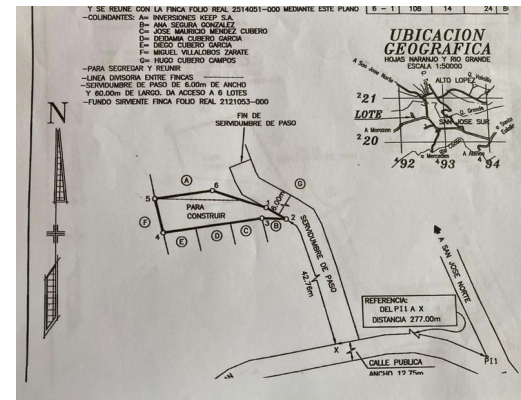

Nice lot in a great location for a budget price

Atenas, Alajuela

\$45,000

Reference: 11857

Property Type: Land • Lot Size: 600 sq m •

- Status: Active/Published
- Close To Schools
- Close To Shops
- Close To Transport
- Commercial
- Internet
- Mountain View
- New Projects

Property Description

This beautiful 600 square meter lot located just 8 minutes from downtown. This beautiful lot is completely flat, has water and electricity already. The main entrance has an electric gate which makes the property even more private and away from noise of the town and vehicles.