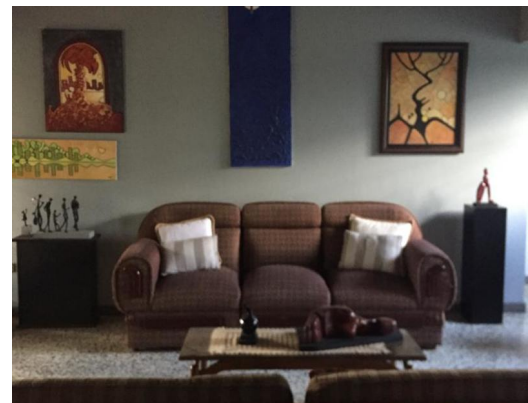

Large House in Residencial El Prado in Curridabat

$400,000

Reference: 11937

📍 Curridabat, San Jose

Property Type: Single Family Homes • Bedrooms: 4 • Lot Size: 560 sq m • Build Size: 3423 sq ft
• Year of Construction 1979

- Status: Active/Published
- Parking Spaces
- New Projects

Property Description

Amplia Casa en Residencial El Prado en Curridabat It has 4 bedrooms, the main one with full bathroom and dressing room, terrace, integrated living-dining room, central patio, 2 and a half bathrooms. The property has a huge patio, the lot is very spacious 560 m2, and the house is made of wood in some areas and on one level, if desired it could be ideal to build a residential project of apartments or condominiums. In that area the municipality allows up to 5 stories high.

"Information is deemed to be correct, but not guaranteed"

Additional Information

- Reference: 11937
- Active/Published
- 4 Bedrooms
- For Sale
- Single Family Homes
- Parking Spaces : 2
- $400,000
- 3 Bathrooms